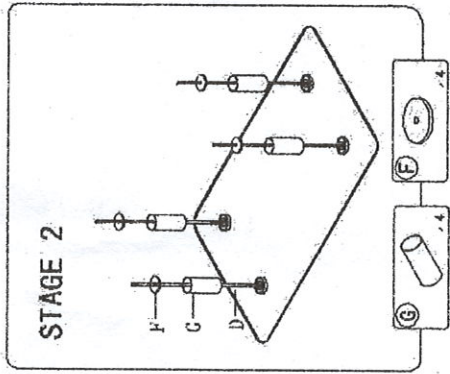

ASSEMBLE INSTRUCTION FOR COFFEE TABLE

MOD. NO. IT-024

ALL THE COMPONENT AS FOLLOWS

COMPONENT	CODE	QTY
	A	1
	B	4
	C	4
	D	4
	E	1
	F	12
	G	8
	H	2
	I	4
	J	1
HELP ASSEMBLING		