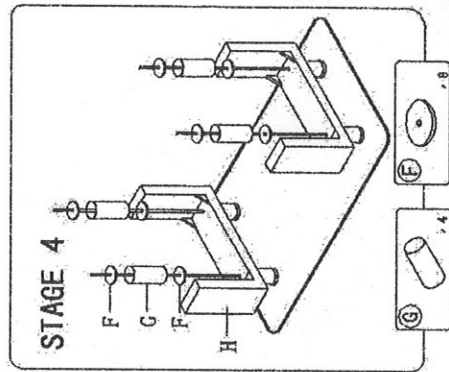

ASSEMBLE INSTRUCTION FOR COFFEE TABLE

MOD. NO. IT-024

ALL THE COMPONENT AS FOLLOWS

COMPONENT	CODE	QTY
	A	1
	B	4
	C	4
	D	4
	E	1
	F	12
	G	8
	H	2
	I	4
	J	1
HELP ASSEMBLING		