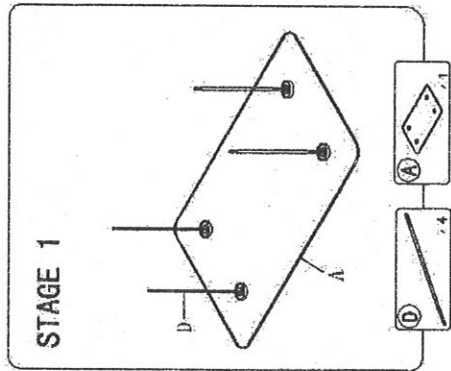

ASSEMBLE INSTRUCTION FOR COFFEE TABLE

MOD. NO. IT-024

ALL THE COMPONENT AS FOLLOWS

COMPONENT	CODE	QTY
	A	1
	B	4
	C	4
	D	4
	E	1
	F	12
	G	8
	H	2
	I	4
	J	1
HELP ASSEMBLING		