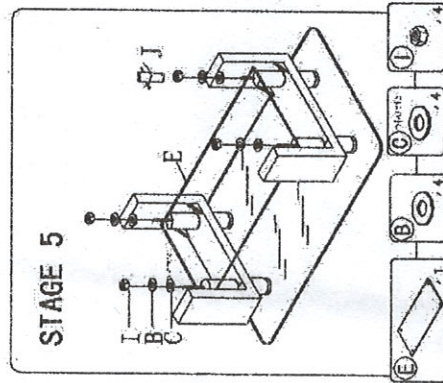

ASSEMBLE INSTRUCTION FOR COFFEE TABLE

MOD. NO. IT-024

ALL THE COMPONENT AS FOLLOWS

COMPONENT	CODE	QTY
	A	1
	B	4
	C	4
	D	4
	E	1
	F	12
	G	8
	H	2
	I	4
	J	1
HELP ASSEMBLING		