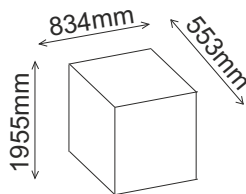

## Teyo 4D skriňa

number	Measurements	Pcs.
1	1934x550	1
2	1934x550	1
3	834x553	1
4	800x544	1
5	800x544	1
6	800x60	1
7	800x60	1
8	799x524	1
9	396x1260	1
10	396x1260	1
11	396x570	1
12	396x570	1
13	1882x409	1