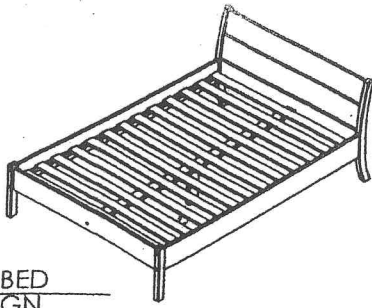

LINDA

IDEA

DOUBLE SIZE BED
SWEDISH DESIGN

DOWEL Ø10X40
12X

BARREL NUT-10X

WOODSCREW for SLATS
4X40-8X

ALLEN KEY- 1X

SCREW-10X