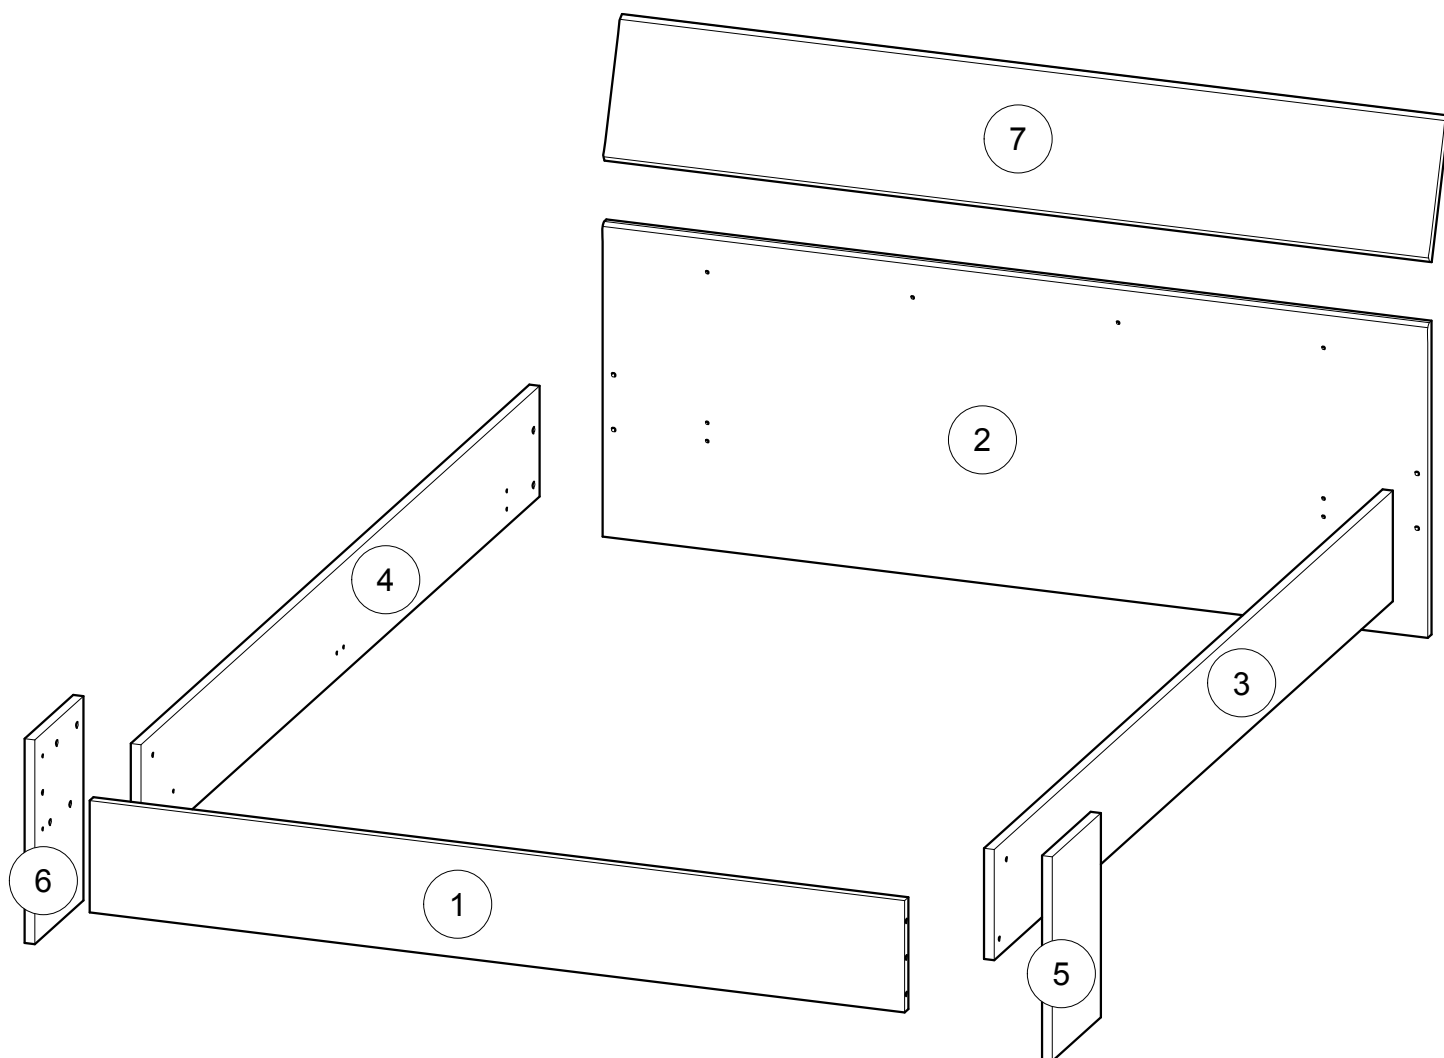

N°	Dim. (mm)	Qty.
1	1 436 x 196	x1
2	1 454 x 550	x1
3	1 902 x 194	x1
4	1 902 x 194	x1
5	358 x 232	x1
6	358 x 232	x1
7	1 454 x 244	x1

Info tri déchets

www.quefairedemesdechets.fr