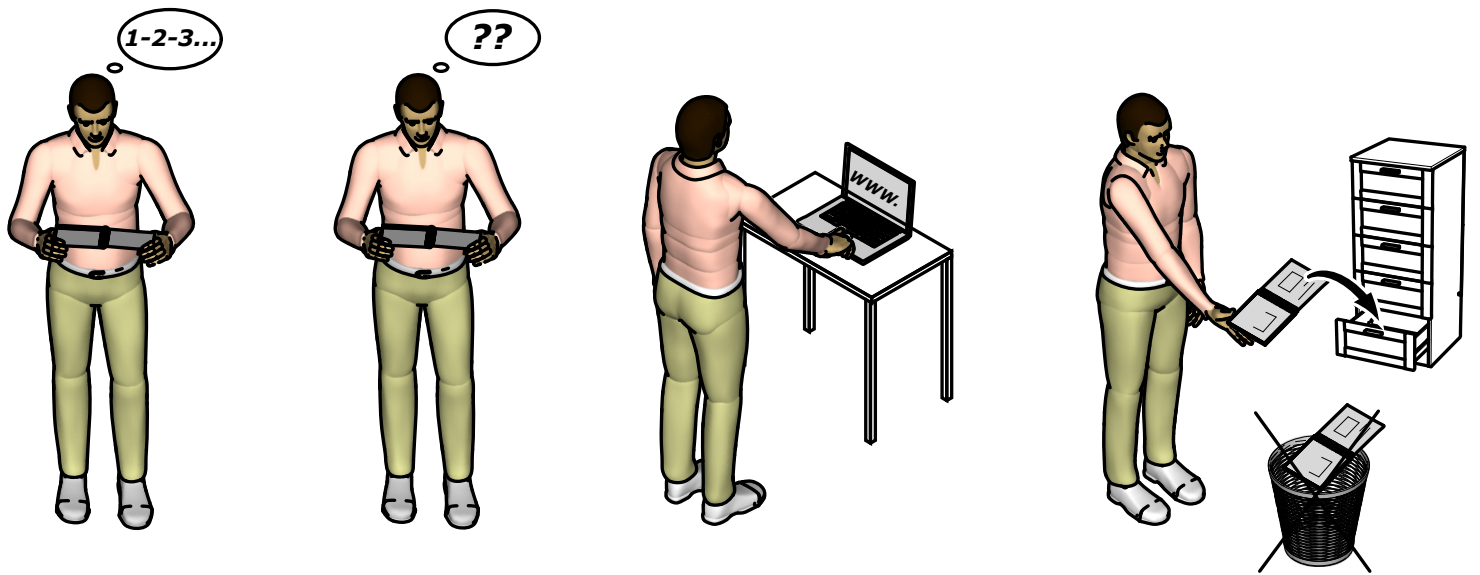

Do not sit on the bed several.

Do not jump on the bed.

Store the bed in a dry place.

Dimension du sommier
cadre métallique à lattes
The metal frame Slatted
bed base dimension

NON INCLUS
NOT SUPPLIED

140x190/200 cm