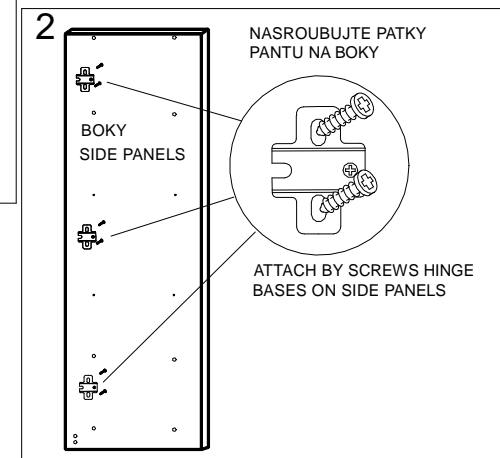

- | | | | | | |
|---|--------------------|----|---|----------------------------------|-----|
|  | LISTA
STRIP | 1x |  | KOLIK
DOWELL | 12x |
|  | IMBUS
ALLAN KEY | 1x |  | KONFIRMAT
CONFIRMAT | 8x |
|  | PANT
HINGE | 6x |  | NOSIC POLIC
SHELF SUPPORT | 4x |
|  | PANT
HINGE | 6x |  | KRYTKA
SCREW COVER | 8x |
|  | UCHYTKA
HANDLE | 2x |  | HREBIKY
NAILS | 50x |
|  | SATNI TYC
ROD | 1x |  | VRUT PANTOVY
HINGE SCREW | 24x |
| | | |  | VRUT UCHYTKA
SCREW PULL | 4x |
| | | |  | PODPERA SATNI TYCE
ROD SOCKET | 2x |

3 POVOLENIM NEB UTAZENIM SROUBU SE DVERE VZDALUJI NEBO PUBLIZUJI BOKU
BY LOOSENING OR TIGHTENING OF THE SCREW THE DOOR IS MOVING CLOSER OR FURTHER FROM THE SIDE PANEL