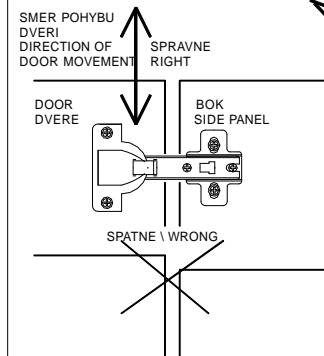

- | | | | | | |
|---|--------------------|----|---|----------------------------------|-----|
|  | LISTA
STRIP | 1x |  | KOLIK
DOWELL | 12x |
|  | IMBUS
ALLAN KEY | 1x |  | KONFIRMAT
CONFIRMAT | 8x |
|  | PANT
HINGE | 6x |  | NOSIC POLIC
SHELF SUPPORT | 4x |
|  | PANT
HINGE | 6x |  | KRYTKA
SCREW COVER | 8x |
|  | UCHYTKA
HANDLE | 2x |  | HREBIKY
NAILS | 50x |
|  | SATNI TYC
ROD | 1x |  | VRUT PANTOVY
HINGE SCREW | 24x |
| | | |  | VRUT UCHYTKA
SCREW PULL | 4x |
| | | |  | PODPERA SATNI TYCE
ROD SOCKET | 2x |

NAVOD K NASTAVENI DVERI INSTRUCTIONS FOR DOOR ADJUSTMENT

1 POVOLTE SROUBY A NASTAVTE DVERE PROTI BOKU
LOOSEN SCREWS AND ADJUST DOOR AGAINST SIDE PANEL

2 POVOLTE SROUB A NASTAVTE DVERE PROTI BOKU
LOOSEN THE SCREW AND ADJUST THE DOOR AGAINST SIDE PANEL

3 POVOLENIM NEB UTAZENIM SROUBU SE DVERE VZDALUJI NEBO PUBLIZUJI BOKU
BY LOOSENING OR TIGHTENING OF THE SCREW THE DOOR IS MOVING CLOSER OR FURTHER FROM THE SIDE PANEL