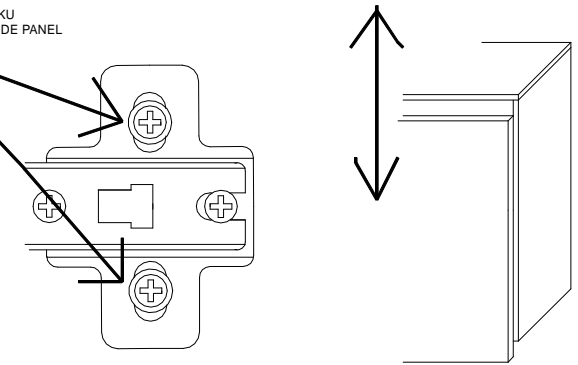

1 POVOLTE SROUBY A NASTAVTE DVERE PROTI BOKU
LOOSEN SCREWS AND ADJUST DOOR AGAINST SIDE PANEL