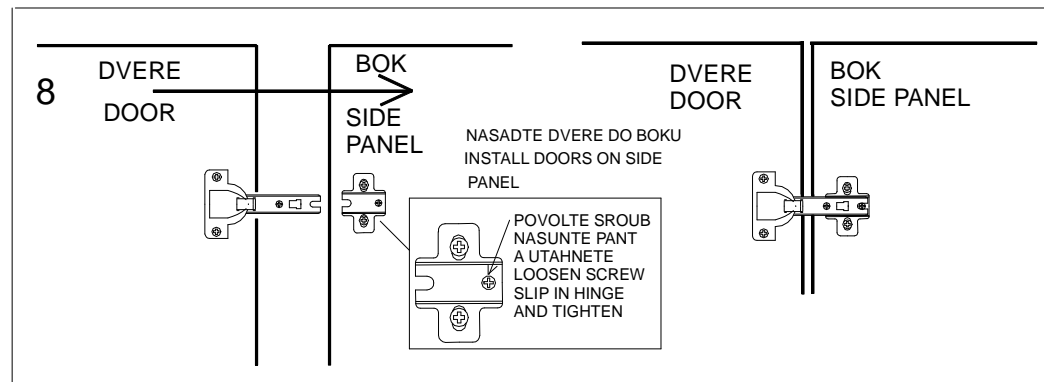

NAVOD K NASTAVENI DVERI INSTRUCTIONS FOR DOOR ADJUSTMENT