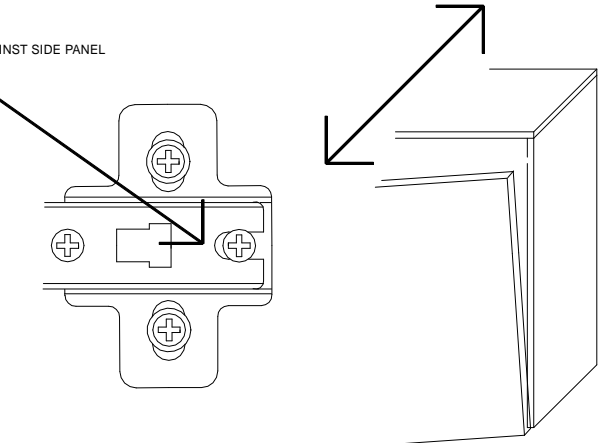

2 POVOLTE SROUB A NASTAVTE DVERE PROTI BOKU
LOOSEN THE SCREW AND ADJUST THE DOOR AGAINST SIDE PANEL