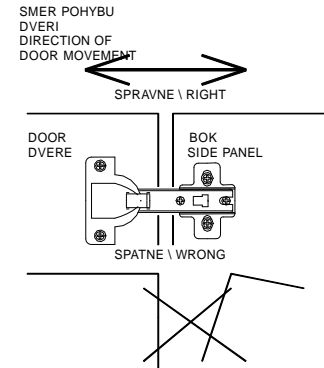

- | | | | | | |
|---|--------------------|----|---|----------------------------------|-----|
|  | LISTA
STRIP | 1x |  | KOLIK
DOWELL | 12x |
|  | IMBUS
ALLAN KEY | 1x |  | KONFIRMAT
CONFIRMAT | 8x |
|  | PANT
HINGE | 6x |  | NOSIC POLIC
SHELF SUPPORT | 4x |
|  | PANT
HINGE | 6x |  | KRYTKA
SCREW COVER | 8x |
|  | UCHYTKA
HANDLE | 2x |  | HREBIKY
NAILS | 50x |
|  | SATNI TYC
ROD | 1x |  | VRUT PANTOVY
HINGE SCREW | 24x |
| | | |  | VRUT UCHYTKA
SCREW PULL | 4x |
| | | |  | PODPERA SATNI TYCE
ROD SOCKET | 2x |

NAVOD K NASTAVENI DVERI INSTRUCTIONS FOR DOOR ADJUSTMENT

1 POVOLTE SROUBY A NASTAVTE DVERE PROTI BOKU
LOOSEN SCREWS AND ADJUST DOOR AGAINST SIDE PANEL

2 POVOLTE SROUB A NASTAVTE DVERE PROTI BOKU
LOOSEN THE SCREW AND ADJUST THE DOOR AGAINST SIDE PANEL