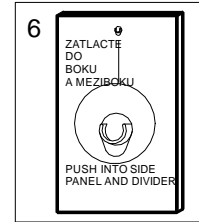

NAVOD K NASTAVENI DVERI INSTRUCTIONS FOR DOOR ADJUSTMENT