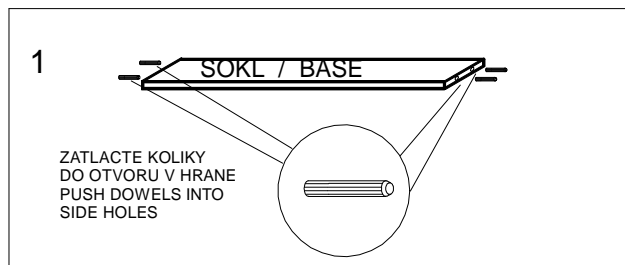

- | | | | | | |
|---|--------------------|----|---|----------------------------------|-----|
|  | LISTA
STRIP | 1x |  | KOLIK
DOWELL | 12x |
|  | IMBUS
ALLAN KEY | 1x |  | KONFIRMAT
CONFIRMAT | 8x |
|  | PANT
HINGE | 6x |  | NOSIC POLIC
SHELF SUPPORT | 4x |
|  | PANT
HINGE | 6x |  | KRYTKA
SCREW COVER | 8x |
|  | UCHYTKA
HANDLE | 2x |  | HREBIKY
NAILS | 50x |
|  | SATNI TYC
ROD | 1x |  | VRUT PANTOVY
HINGE SCREW | 24x |
| | | |  | VRUT UCHYTKA
SCREW PULL | 4x |
| | | |  | PODPERA SATNI TYCE
ROD SOCKET | 2x |