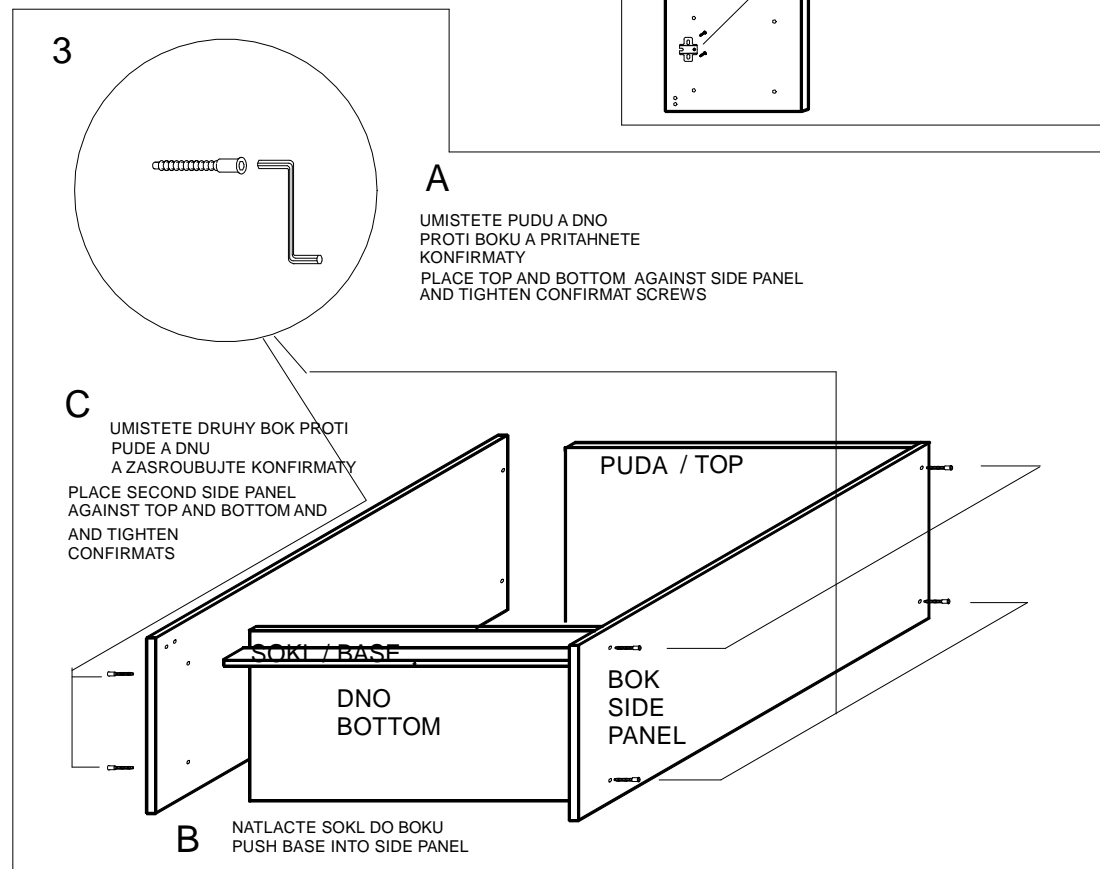

- | | | | | | |
|---|--------------------|----|---|----------------------------------|-----|
|  | LISTA
STRIP | 1x |  | KOLIK
DOWELL | 12x |
|  | IMBUS
ALLAN KEY | 1x |  | KONFIRMAT
CONFIRMAT | 8x |
|  | PANT
HINGE | 6x |  | NOSIC POLIC
SHELF SUPPORT | 4x |
|  | PANT
HINGE | 6x |  | KRYTKA
SCREW COVER | 8x |
|  | UCHYTKA
HANDLE | 2x |  | HREBIKY
NAILS | 50x |
|  | SATNI TYC
ROD | 1x |  | VRUT PANTOVY
HINGE SCREW | 24x |
| | | |  | VRUT UCHYTKA
SCREW PULL | 4x |
| | | |  | PODPERA SATNI TYCE
ROD SOCKET | 2x |

NAVOD K NASTAVENI DVERI INSTRUCTIONS FOR DOOR ADJUSTMENT

1 POVOLTE SROUBY A NASTAVTE DVERE PROTI BOKU
LOOSEN SCREWS AND ADJUST DOOR AGAINST SIDE PANEL

2 POVOLTE SROUB A NASTAVTE DVERE PROTI BOKU
LOOSEN THE SCREW AND ADJUST THE DOOR AGAINST SIDE PANEL

3 POVOLENIM NEB UTAZENIM SROUBU SE DVERE VZDALUJI NEBO PUBLIZUJI BOKU
BY LOOSENING OR TIGHTENING OF THE SCREW THE DOOR IS MOVING CLOSER OR FURTHER FROM THE SIDE PANEL