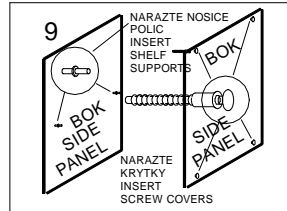

NAVOD K NASTAVENI DVERI INSTRUCTIONS FOR DOOR ADJUSTMENT